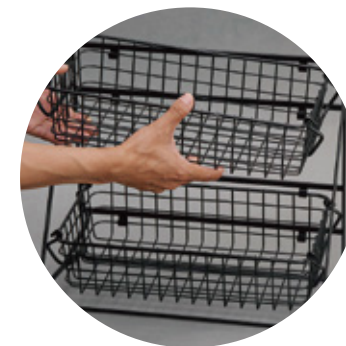

TOWER

[Great Buffet setting ideas]

Are you looking for casual and functional looks !

Easy to transportation as foldable designed .

It's GN compatible and it giving you a lot inspiration .

Where to use: POS counter | Dairy counter | café | Bakery | Pack food counter