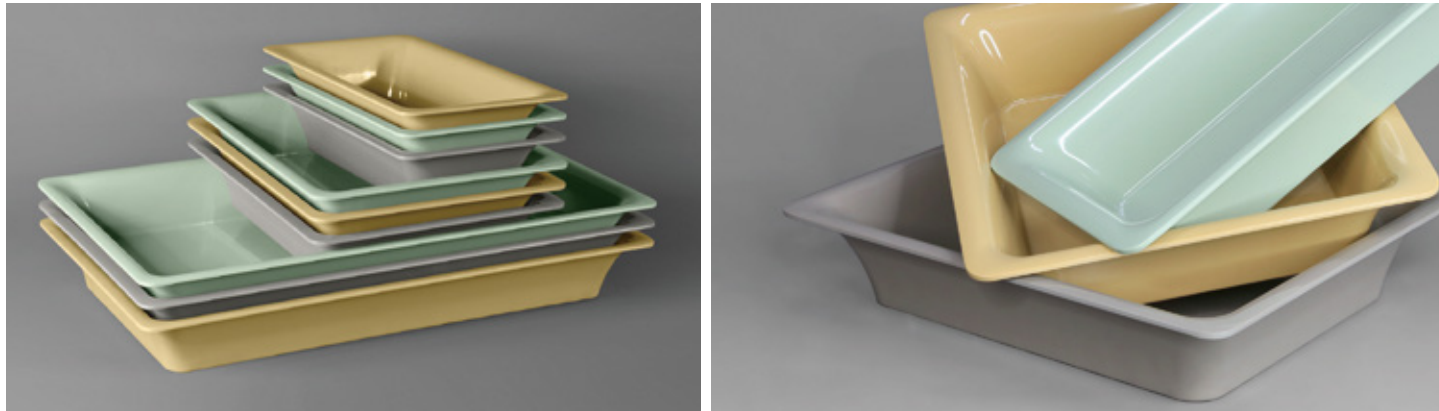

GN SLIM PAN

[Up-to-trend display solution]

Adding tan, desert sage & warm grey into GN collection - the modern, contemporary and genuine color tones to create a cozy & up-to-trend environment.

Where to use: Buffet area | Institution | Supermarket

Slim Cut , easy to handle